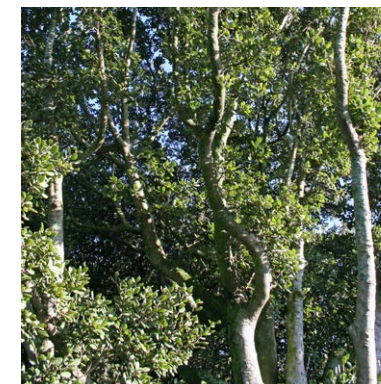

Taraire *Beilschmiedia taraire*

A brilliant tree with rounded leathery dark green leaves, white flowers and glossy dark purple fruit.