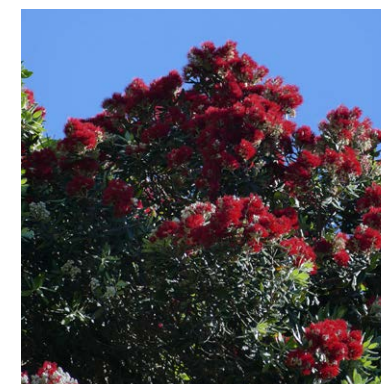

Karaka *Corynocarpus laevigatus*

A handsome, upright tree, with a dense bushy top which features large glossy-green leaves and ornamental orange fruit.

Kōwhai *Sophora microphylla*

Small leguminous tree with attractive fern-like foliage featuring bunches of drooping yellow flowers.

Mangeao *Litsea calicaris*

A bushy tree bearing glossy green thin undulating oval leaves and dark purple fruit.

Miro *Prumnopitys ferruginea*

A round headed forest tree which features bright green, feathery leaves that produces large red fruit.

Pōhutukawa *Metrosideros excelsa*

A medium to large spreading tree with dark rich green oval leaves and brilliant crimson red flowers and a rough dark brown bark.

Whakatāne Natural Burial Tree List

Ngā kōwhiringa rākau mō ngā Nehunga Mākoha i Whakatāne

Titoki *Alectryon excelsus*

A handsome small spreading tree with shining dark-green foliage, unusual jet-black seeds and bright-red fruit.

Tōtara *Podocarpus totara*

An attractive durable timber tree with needle like leaves, olive green, orange-red fruit and thick stringy bark.