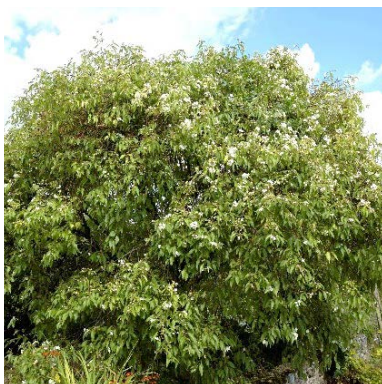

Whakatāne Natural Burial Tree List

Ngā kōwhiringa rākau mō ngā Nehunga Mākoha i Whakatāne

Houhere *Hoheria populnea*

A graceful soft-wooded tree with a grey trunk bearing leathery toothed leaves and starry white flowers.

Karaka *Corynocarpus laevigatus*

A handsome, upright tree, with a dense bushy top which features large glossy-green leaves and ornamental orange fruit.

Kōwhai *Sophora microphylla*

Small leguminous tree with attractive fern-like foliage featuring bunches of drooping yellow flowers.

Mangeao *Litsea calicaris*

A bushy tree bearing glossy green thin undulating oval leaves and dark purple fruit.

Miro *Prumnopitys ferruginea*

A round headed forest tree which features bright green, feathery leaves that produces large red fruit.

Titoki *Alectryon excelsus*

A handsome small spreading tree with shining dark-green foliage, unusual jet-black seeds and bright-red fruit.

Tōtara *Podocarpus totara*

An attractive durable timber tree with needle like leaves, olive green, orange-red fruit and thick stringy bark.