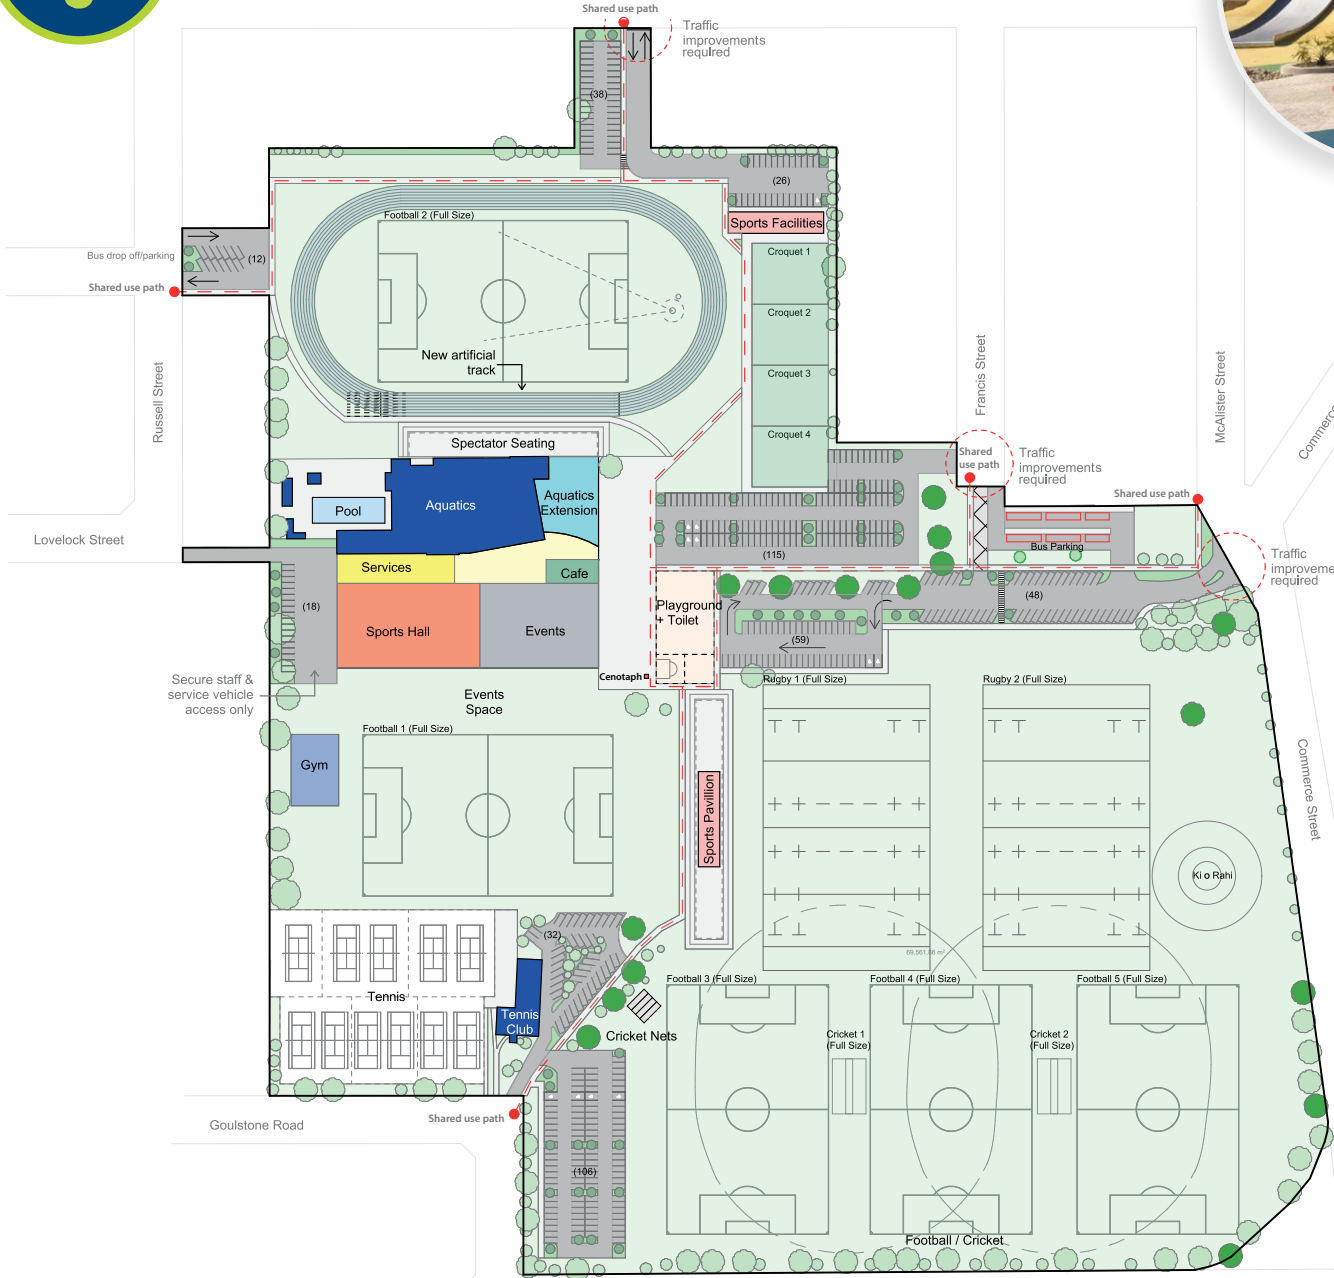

REX MORPETH RECREATION HUB *Master Plan*

OPTION 1

Optimising for now and the future

Inspiration...

REX MORPETH RECREATION HUB *Master Plan*

OPTION 3

Integrated event and recreation centre with new town theatre

Inspiration...

REX MORPETH RECREATION HUB *Master Plan*

OPTION 4

Enhance status quo

MĀ KOUTOU, MĀ TĀTAU
Our People, Our Spaces