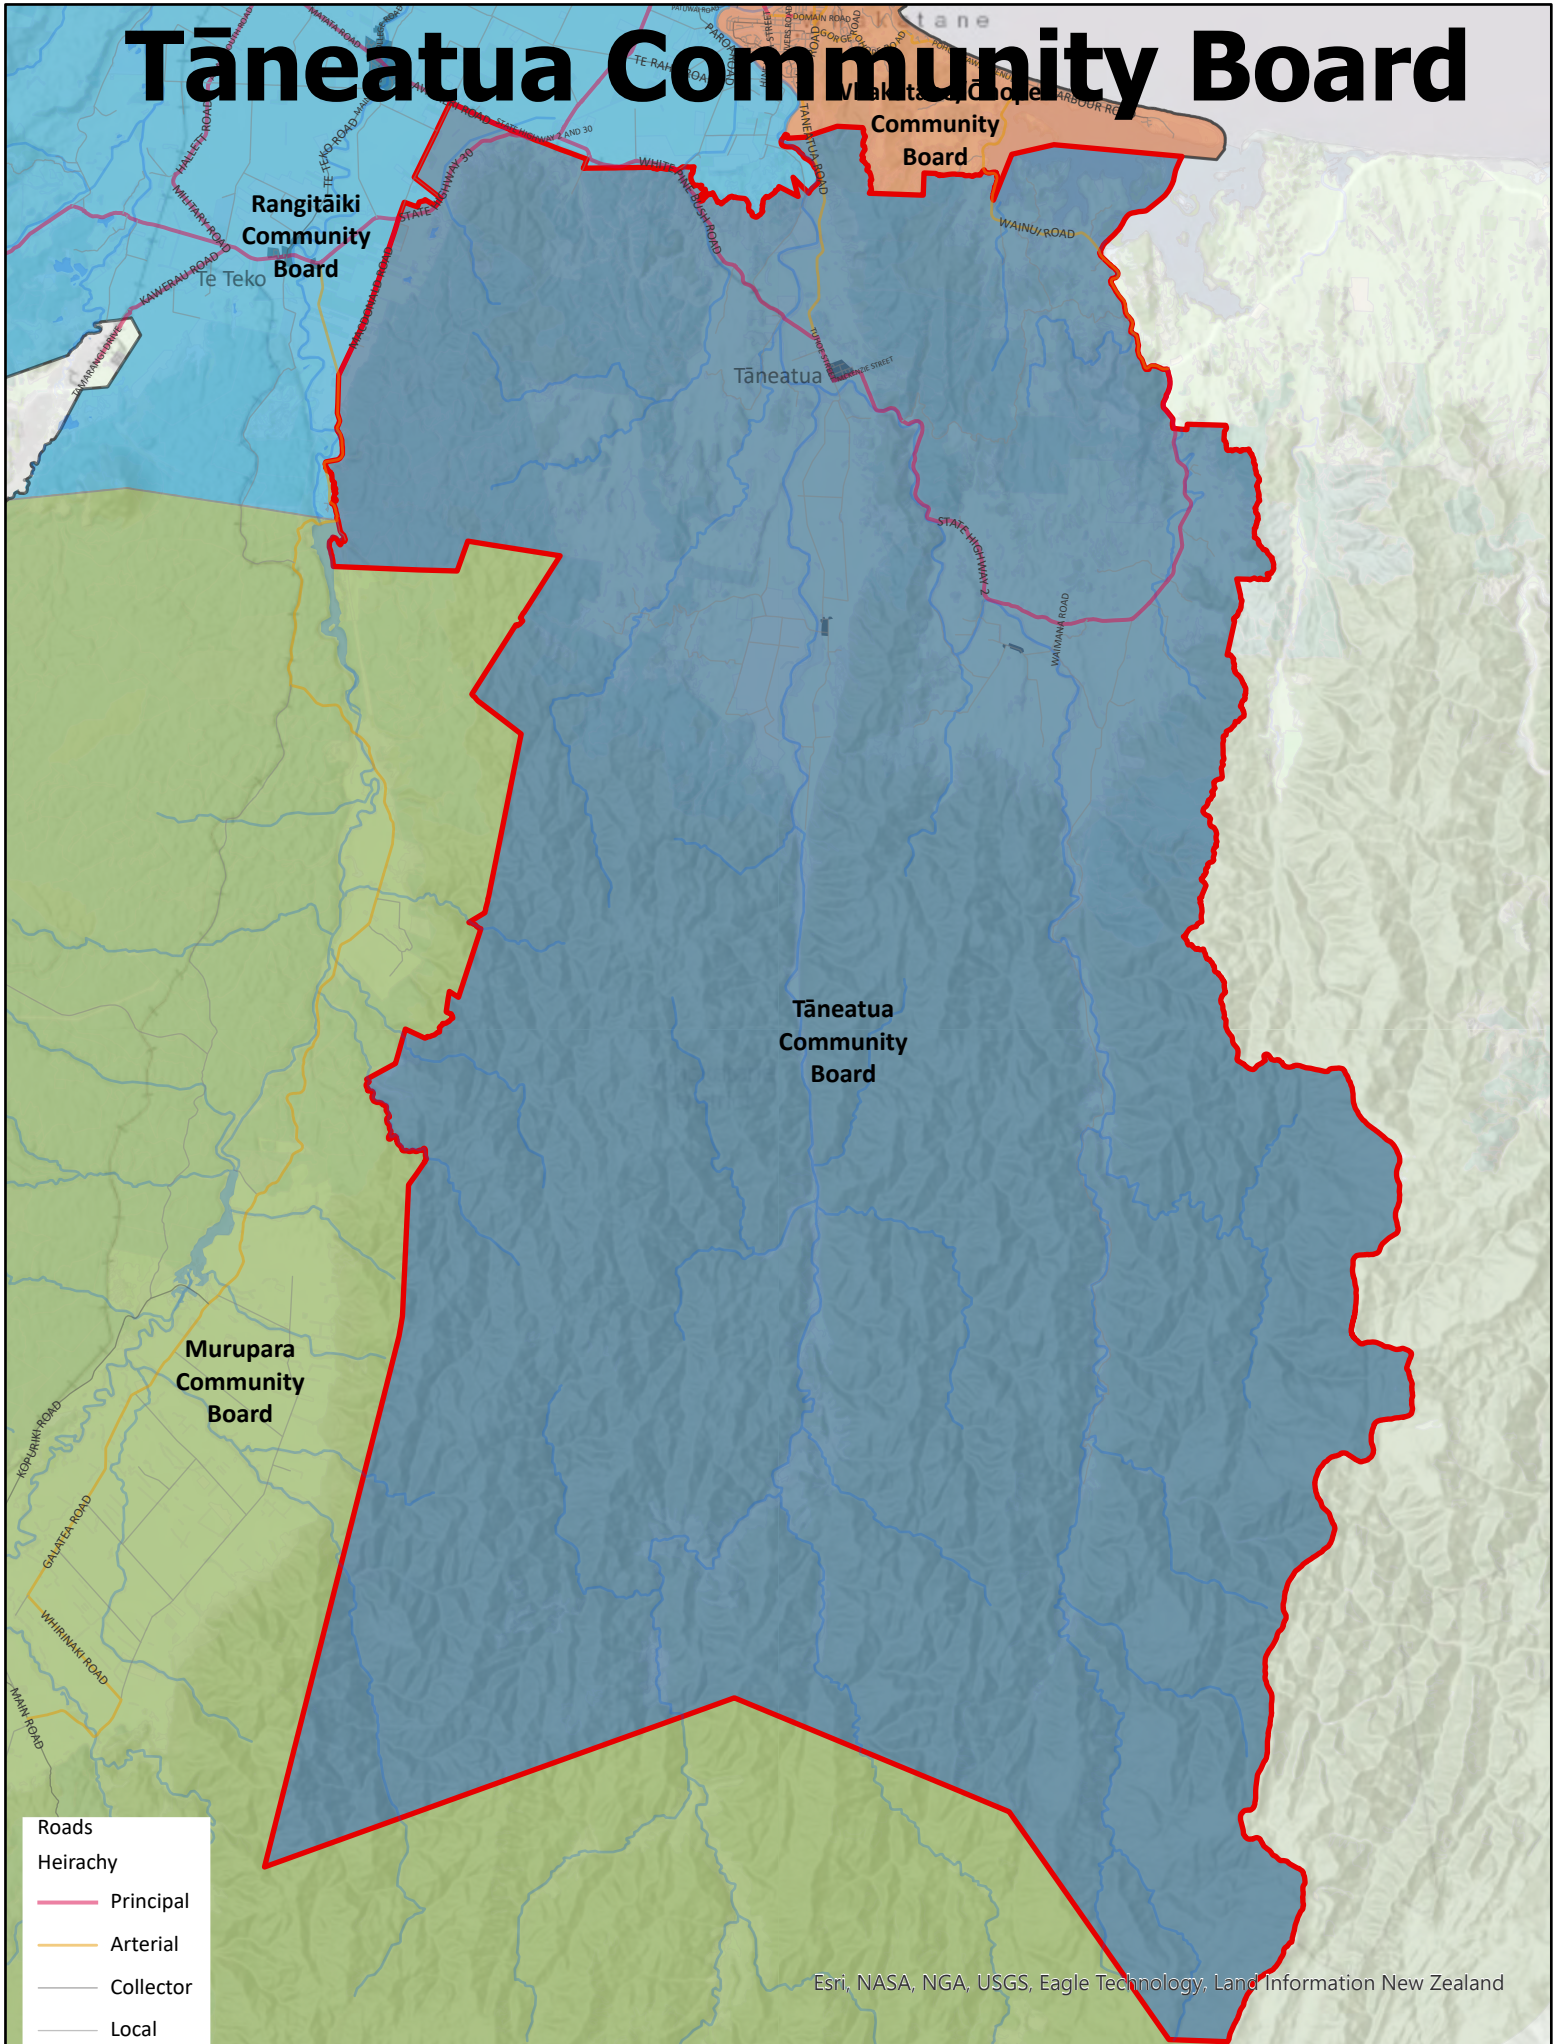

Tāneatua Community Board

Roads

Heirachy

- Principal
- Arterial
- Collector
- Local

Esri, NASA, NGA, USGS, Eagle Technology, Land Information New Zealand